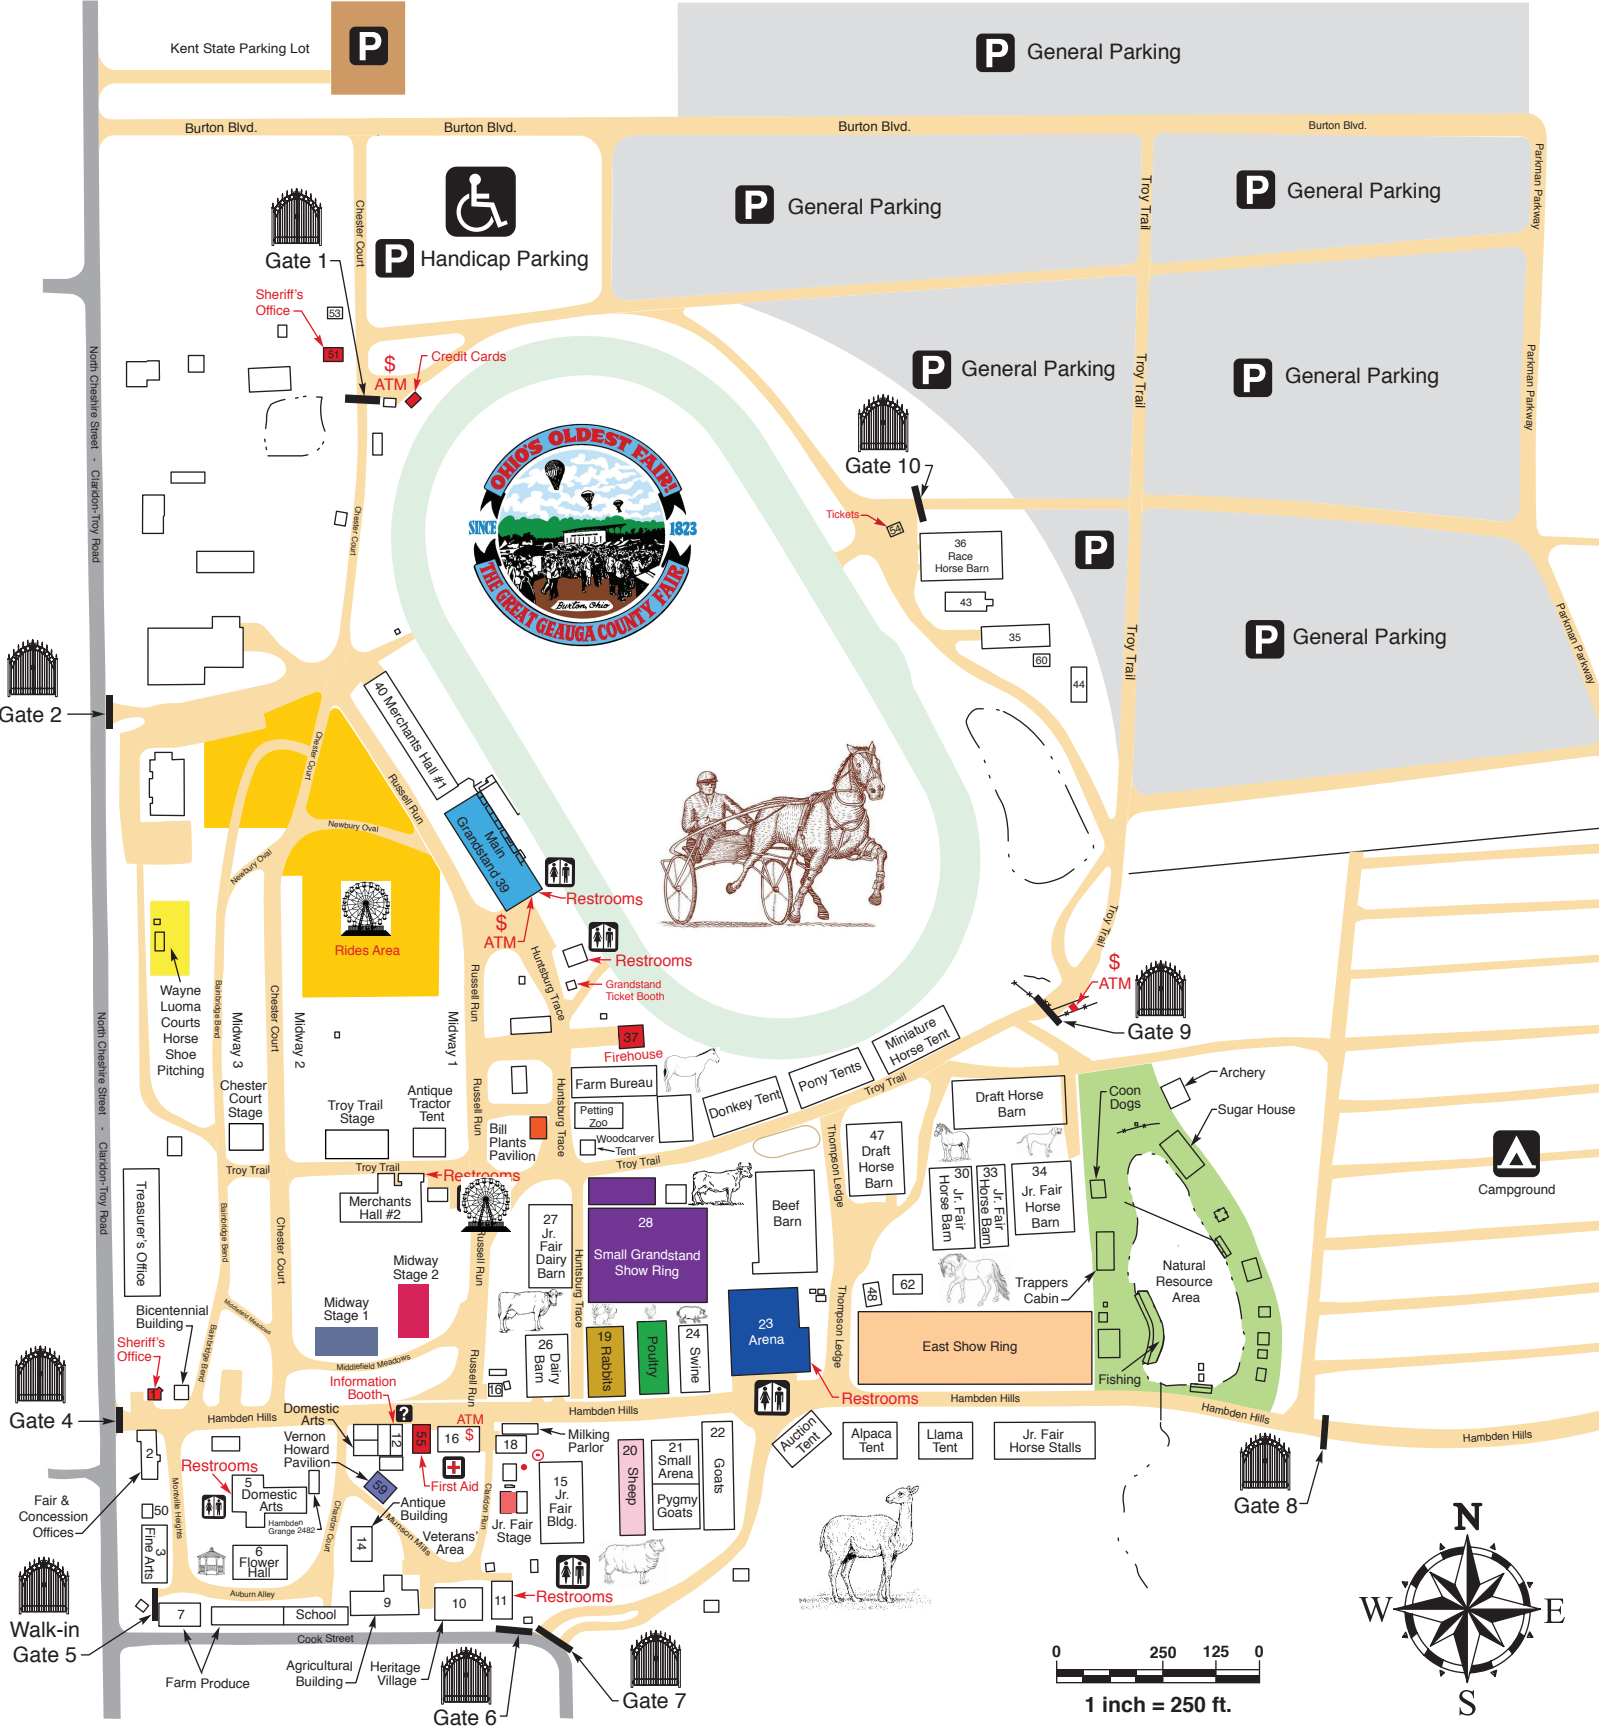

The Great Geauga County Fairgrounds

- | | | | |
|----------------------|------------------------|-----------------------|---------------------------------|
| Arena 23 | Kent State Parking Lot | Natural Resource Area | Sheep Barn 20 |
| Bill Plants Pavilion | Main Grandstand 39 | Poultry Barn | Small Grandstand & Show Ring 28 |
| East Show Ring | Midway Stage 1 | Rabbit Barn 19 | Vernon Howard Pavilion 59 |
| Jr. Fair Stage | Midway Stage 2 | Ride Area | Wayne Luoma Courts |