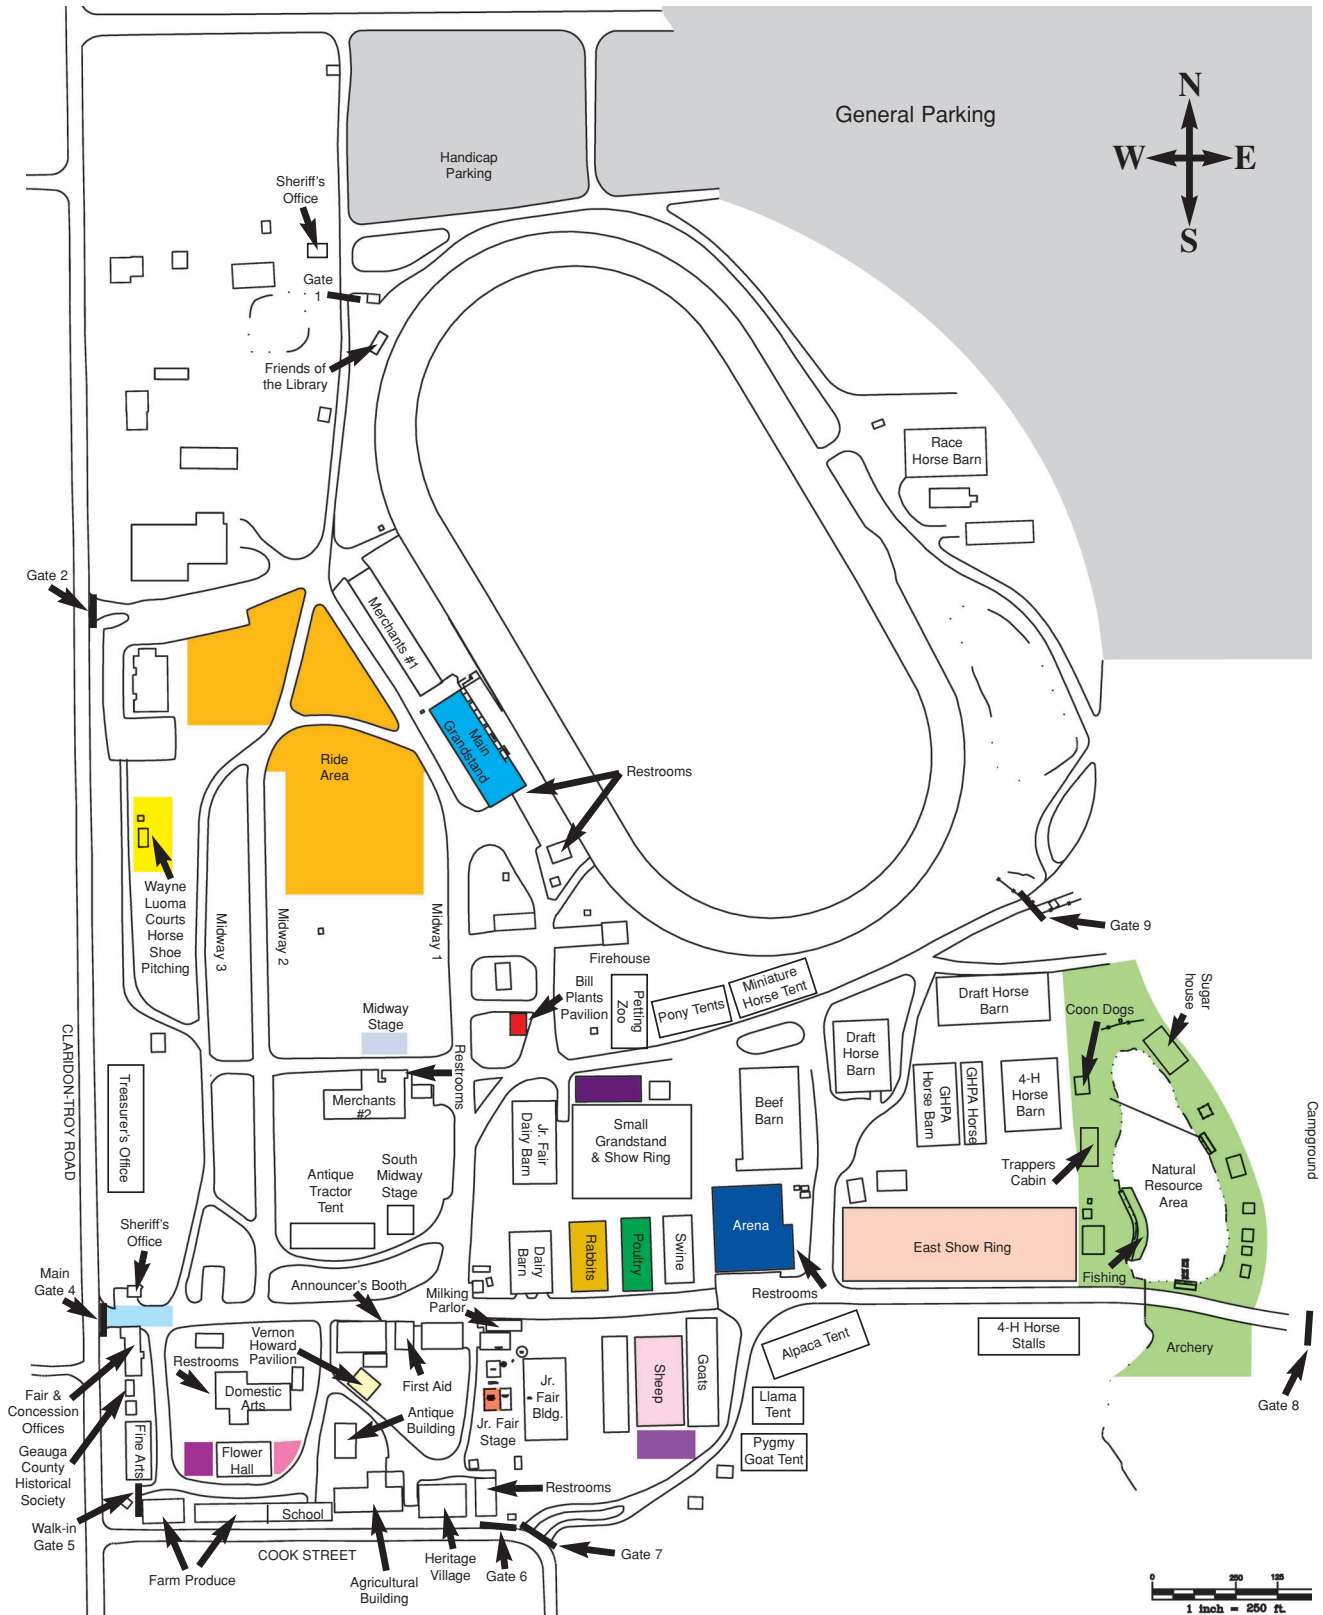

The Great Geauga County Fairgrounds

Kent State Parking Lot

Arena

Bill Plants Pavilion

East End Flower Hall

East Show Ring

Jr. Fair Stage

Kent State Parking Lot

Main Gate

Main Grandstand

Midway Stage

Natural Resource Area

Poultry Barn

Rabbit Barn

Ride Area

Sheep Barn

Sheep/Goat Show Tent

Small Grandstand

Vernon Howard Pavilion

Wayne Luoma Courts

West End Floral Hall